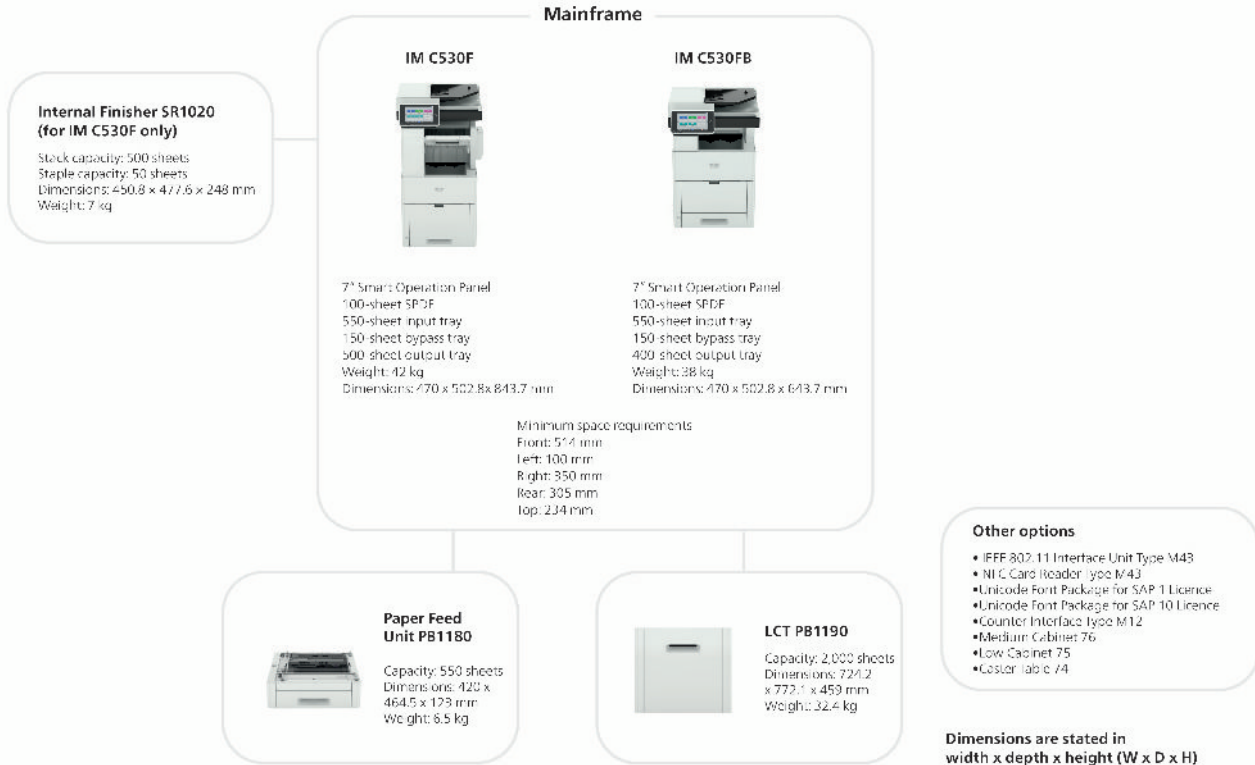

Product configuration